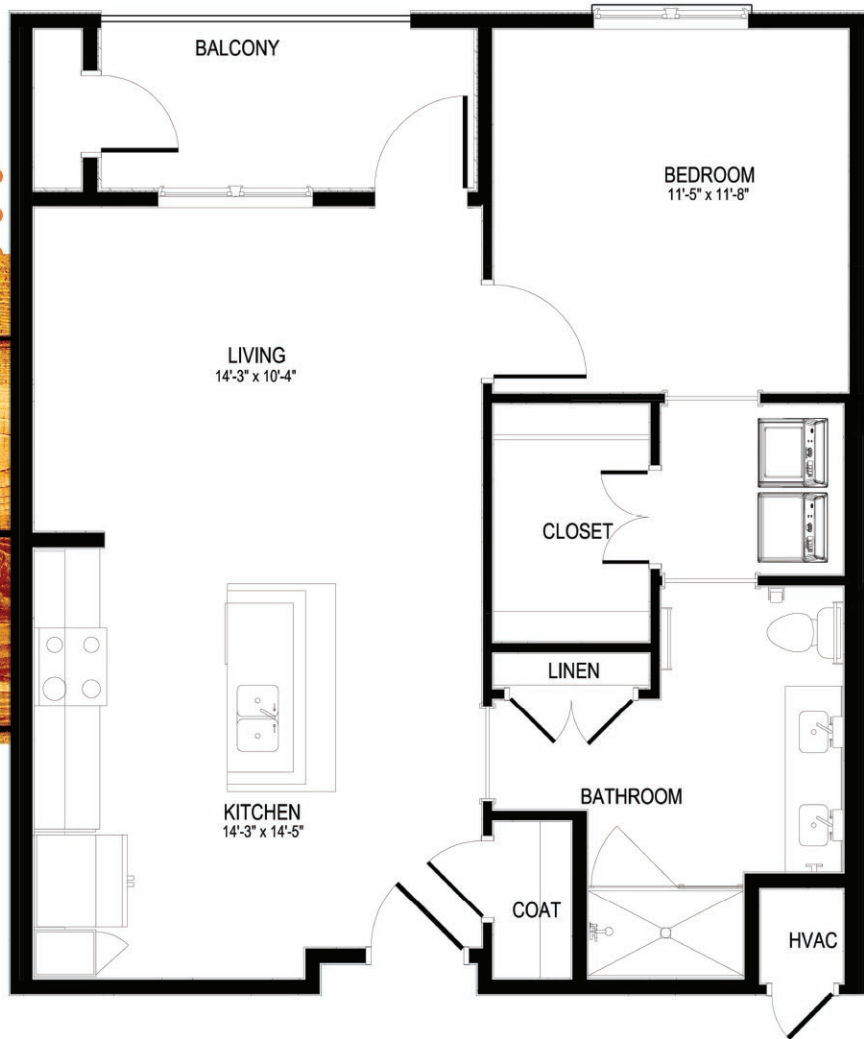

713.436.7000
12635 Shadow Creek Pkwy
Pearland, TX 77584

Trinidad

1 BEDROOM + 1 BATH | 754 SQUARE FEET

RENT _____ DEPOSIT _____ FEES _____

NOTES _____

FLOOR PLANS ARE APPROXIMATE AND MAY VARY FROM DEPICTION. PRICING AND AVAILABILITY ARE SUBJECT TO CHANGE. PLEASE SEE OFFICE FOR DETAILS.